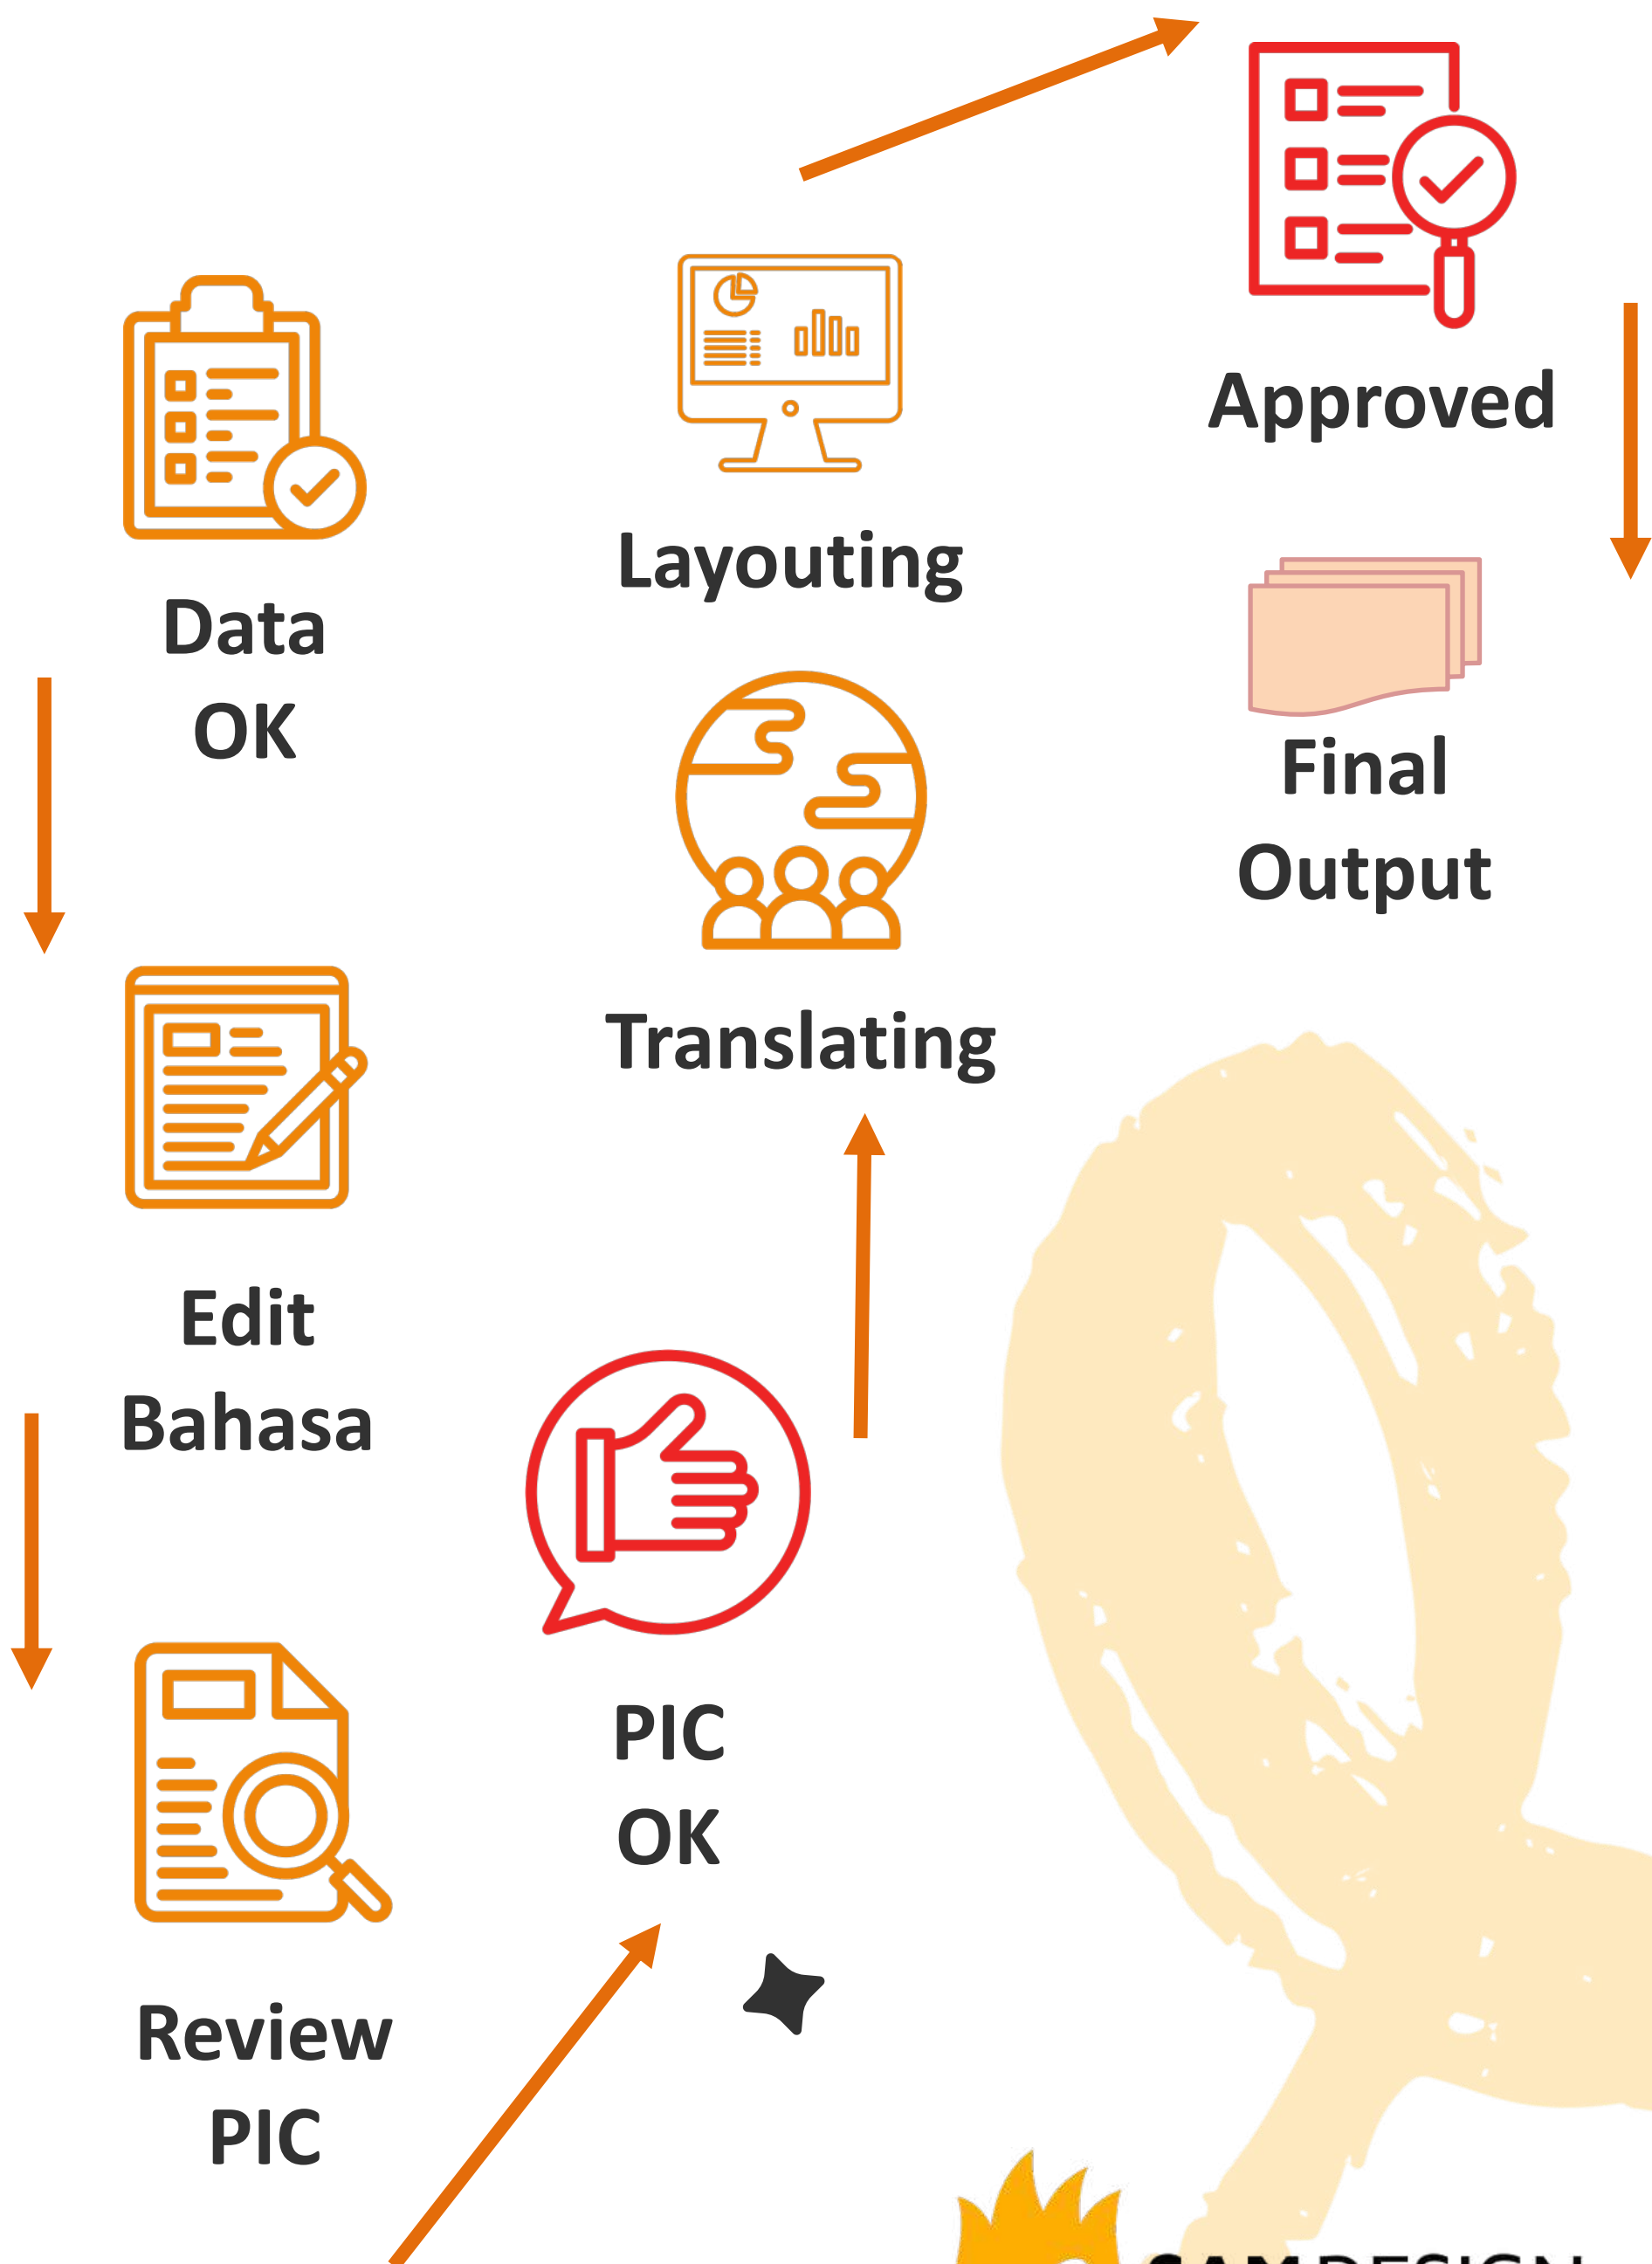

SAM DESIGN
CREATIVE CONSULTANT
CREATING WOW & AHA!

Collaboration System

SAM DESIGN
CREATIVE CONSULTANT
CREATING WOW & AHAI

Collaboration FLOW

Collaboration TIME

Work Step	Month I				Month II				Month III				Month IV				
	W1	W2	W3	W4	W5	W6	W7	W8	W9	W10	W11	W12	W13	W14	W15	W16	
Collect Data					Final AR					Final SR							
Draft Bahasa						QC AR					QC SR						
Translate English								QC AR				QC SR					
Layout Process									QC AR				QC SR				
Finishing										Cetak AR				Cetak SR			